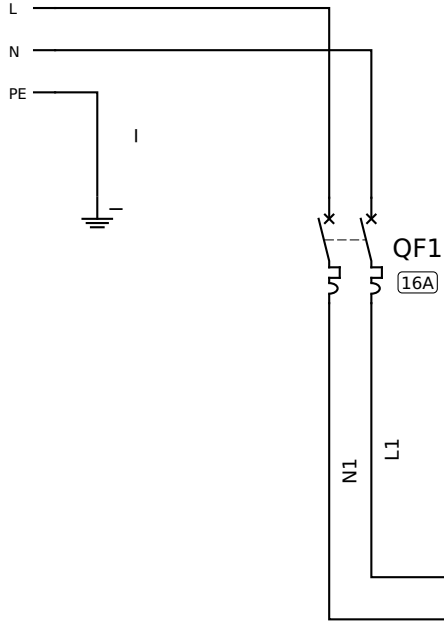

DA RETE (SOTTOQUADRO)

UPS1

ups Mach power  
OLC30DP  
3000VA/2700W