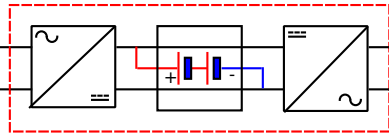

DA RETE (SOTTOQUADRO)

UPS1

ups Mach power  
OLC30DP  
3000VA/2700W